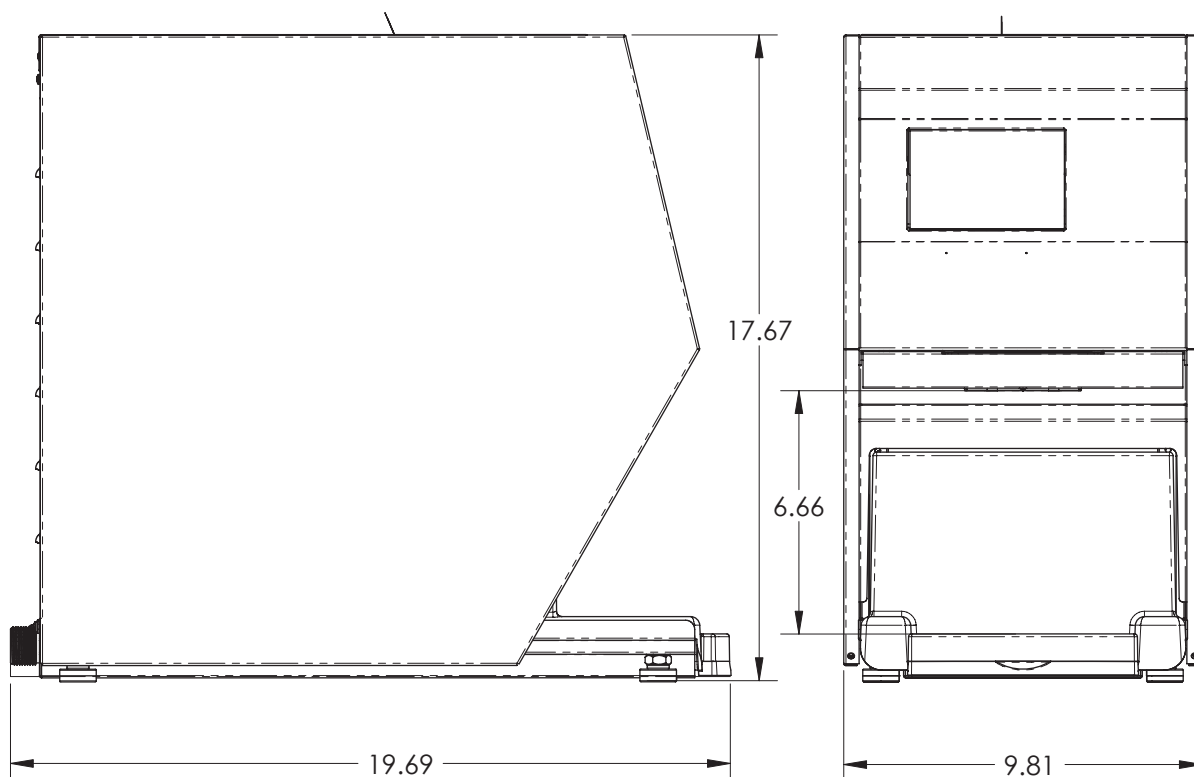

FRESH CUP AUTO EJECT POD BREWING SYSTEM

	Volts	Watts	Amps
USA	120	1700	14.2
Canada	120	1400	11.6

PLUG AND PLAY OPERATION

Simply connect the Fresh Cup to a water and electrical line and the initial setup routine will fill the tank and then safely turn on the heater.

ENERGY SMART

Choose from three different power modes to conserve energy during periods of non use: power on, power save and power down.

CUSTOM BRANDING

Fresh Cup's entire front can be custom branded with your image helping you to promote your brand and services.